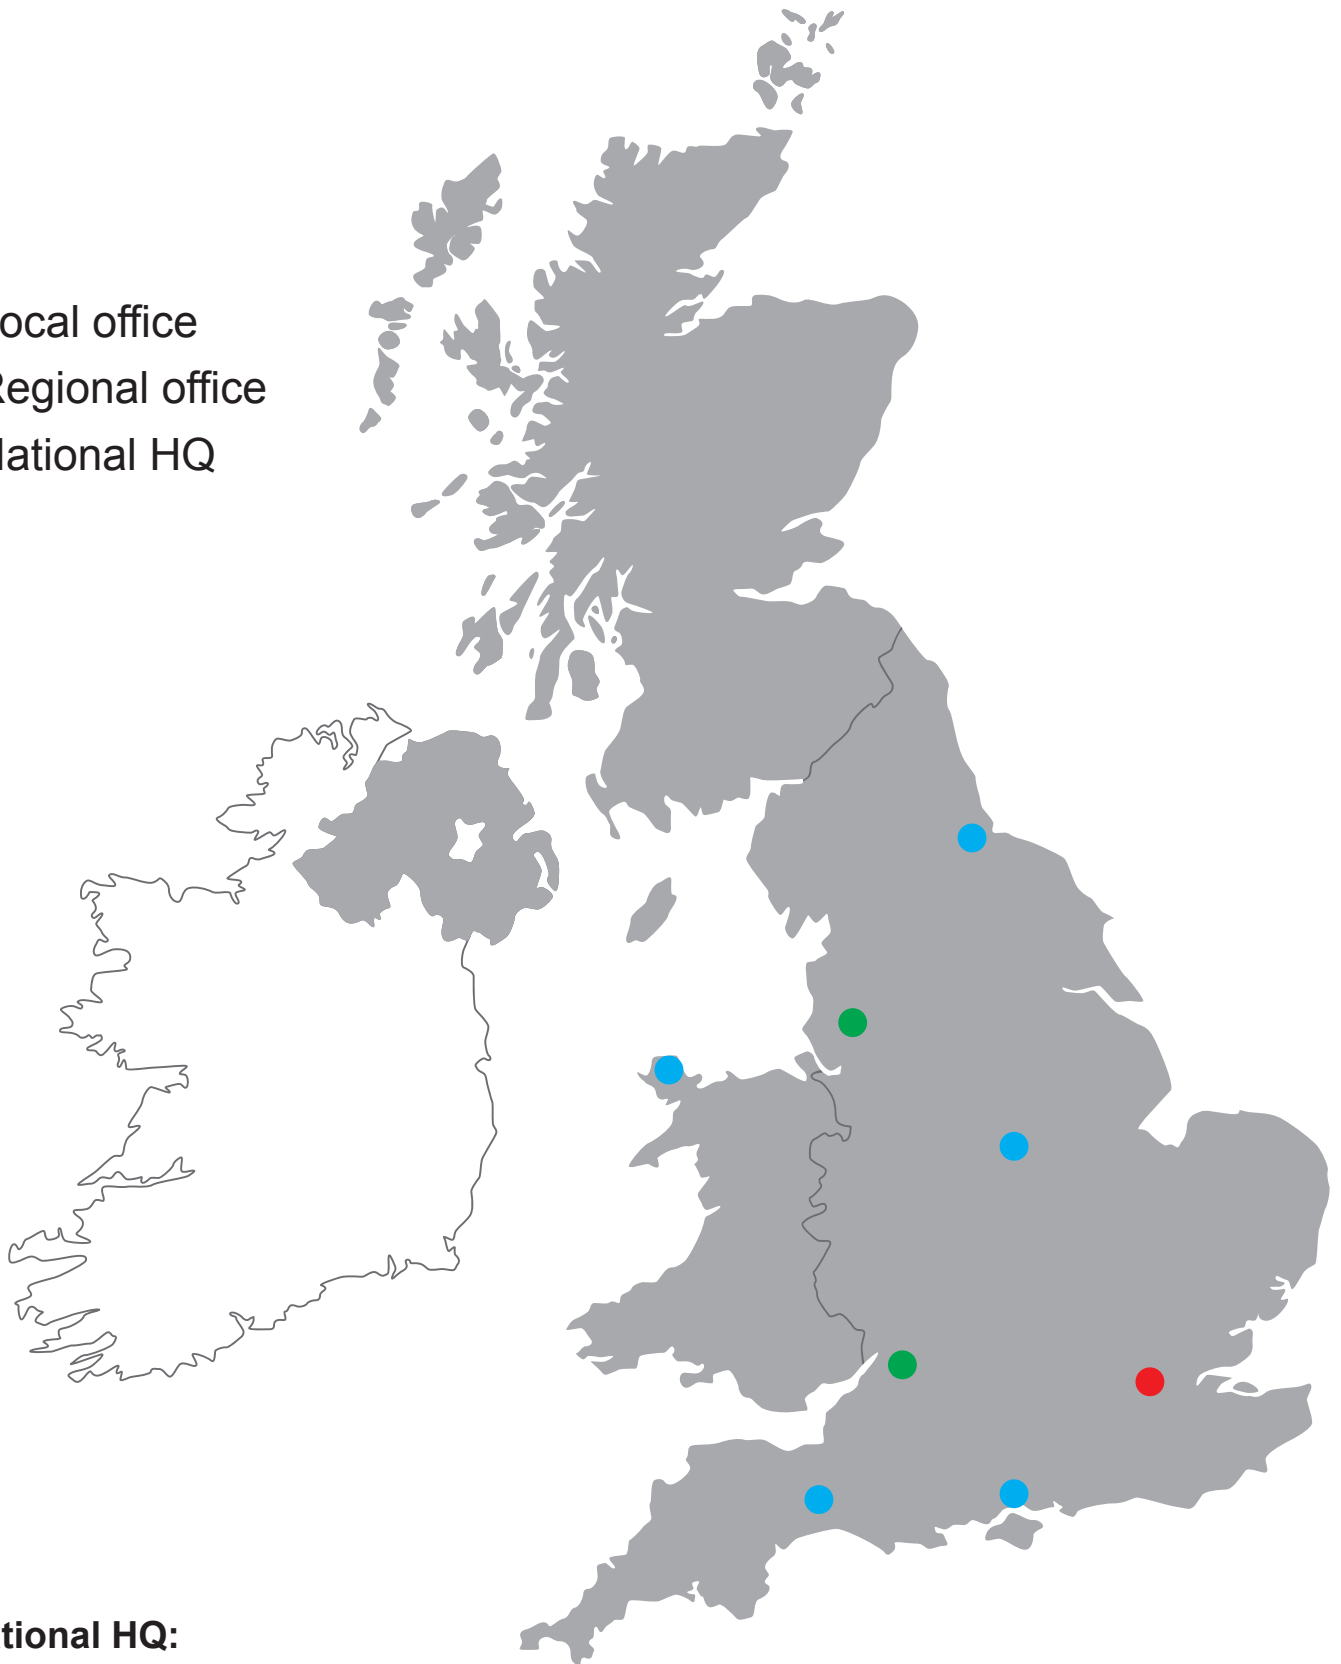

UK Locations

- Local office
- Regional office
- National HQ

● **National HQ:**
TUV UK Ltd
AMP House
Suites 27-29 5th Floor
Dingwall Road
Croydon
CR0 2LX

● **Regional offices:**
Bolton, Greater Manchester
Stonehouse, Gloucester.